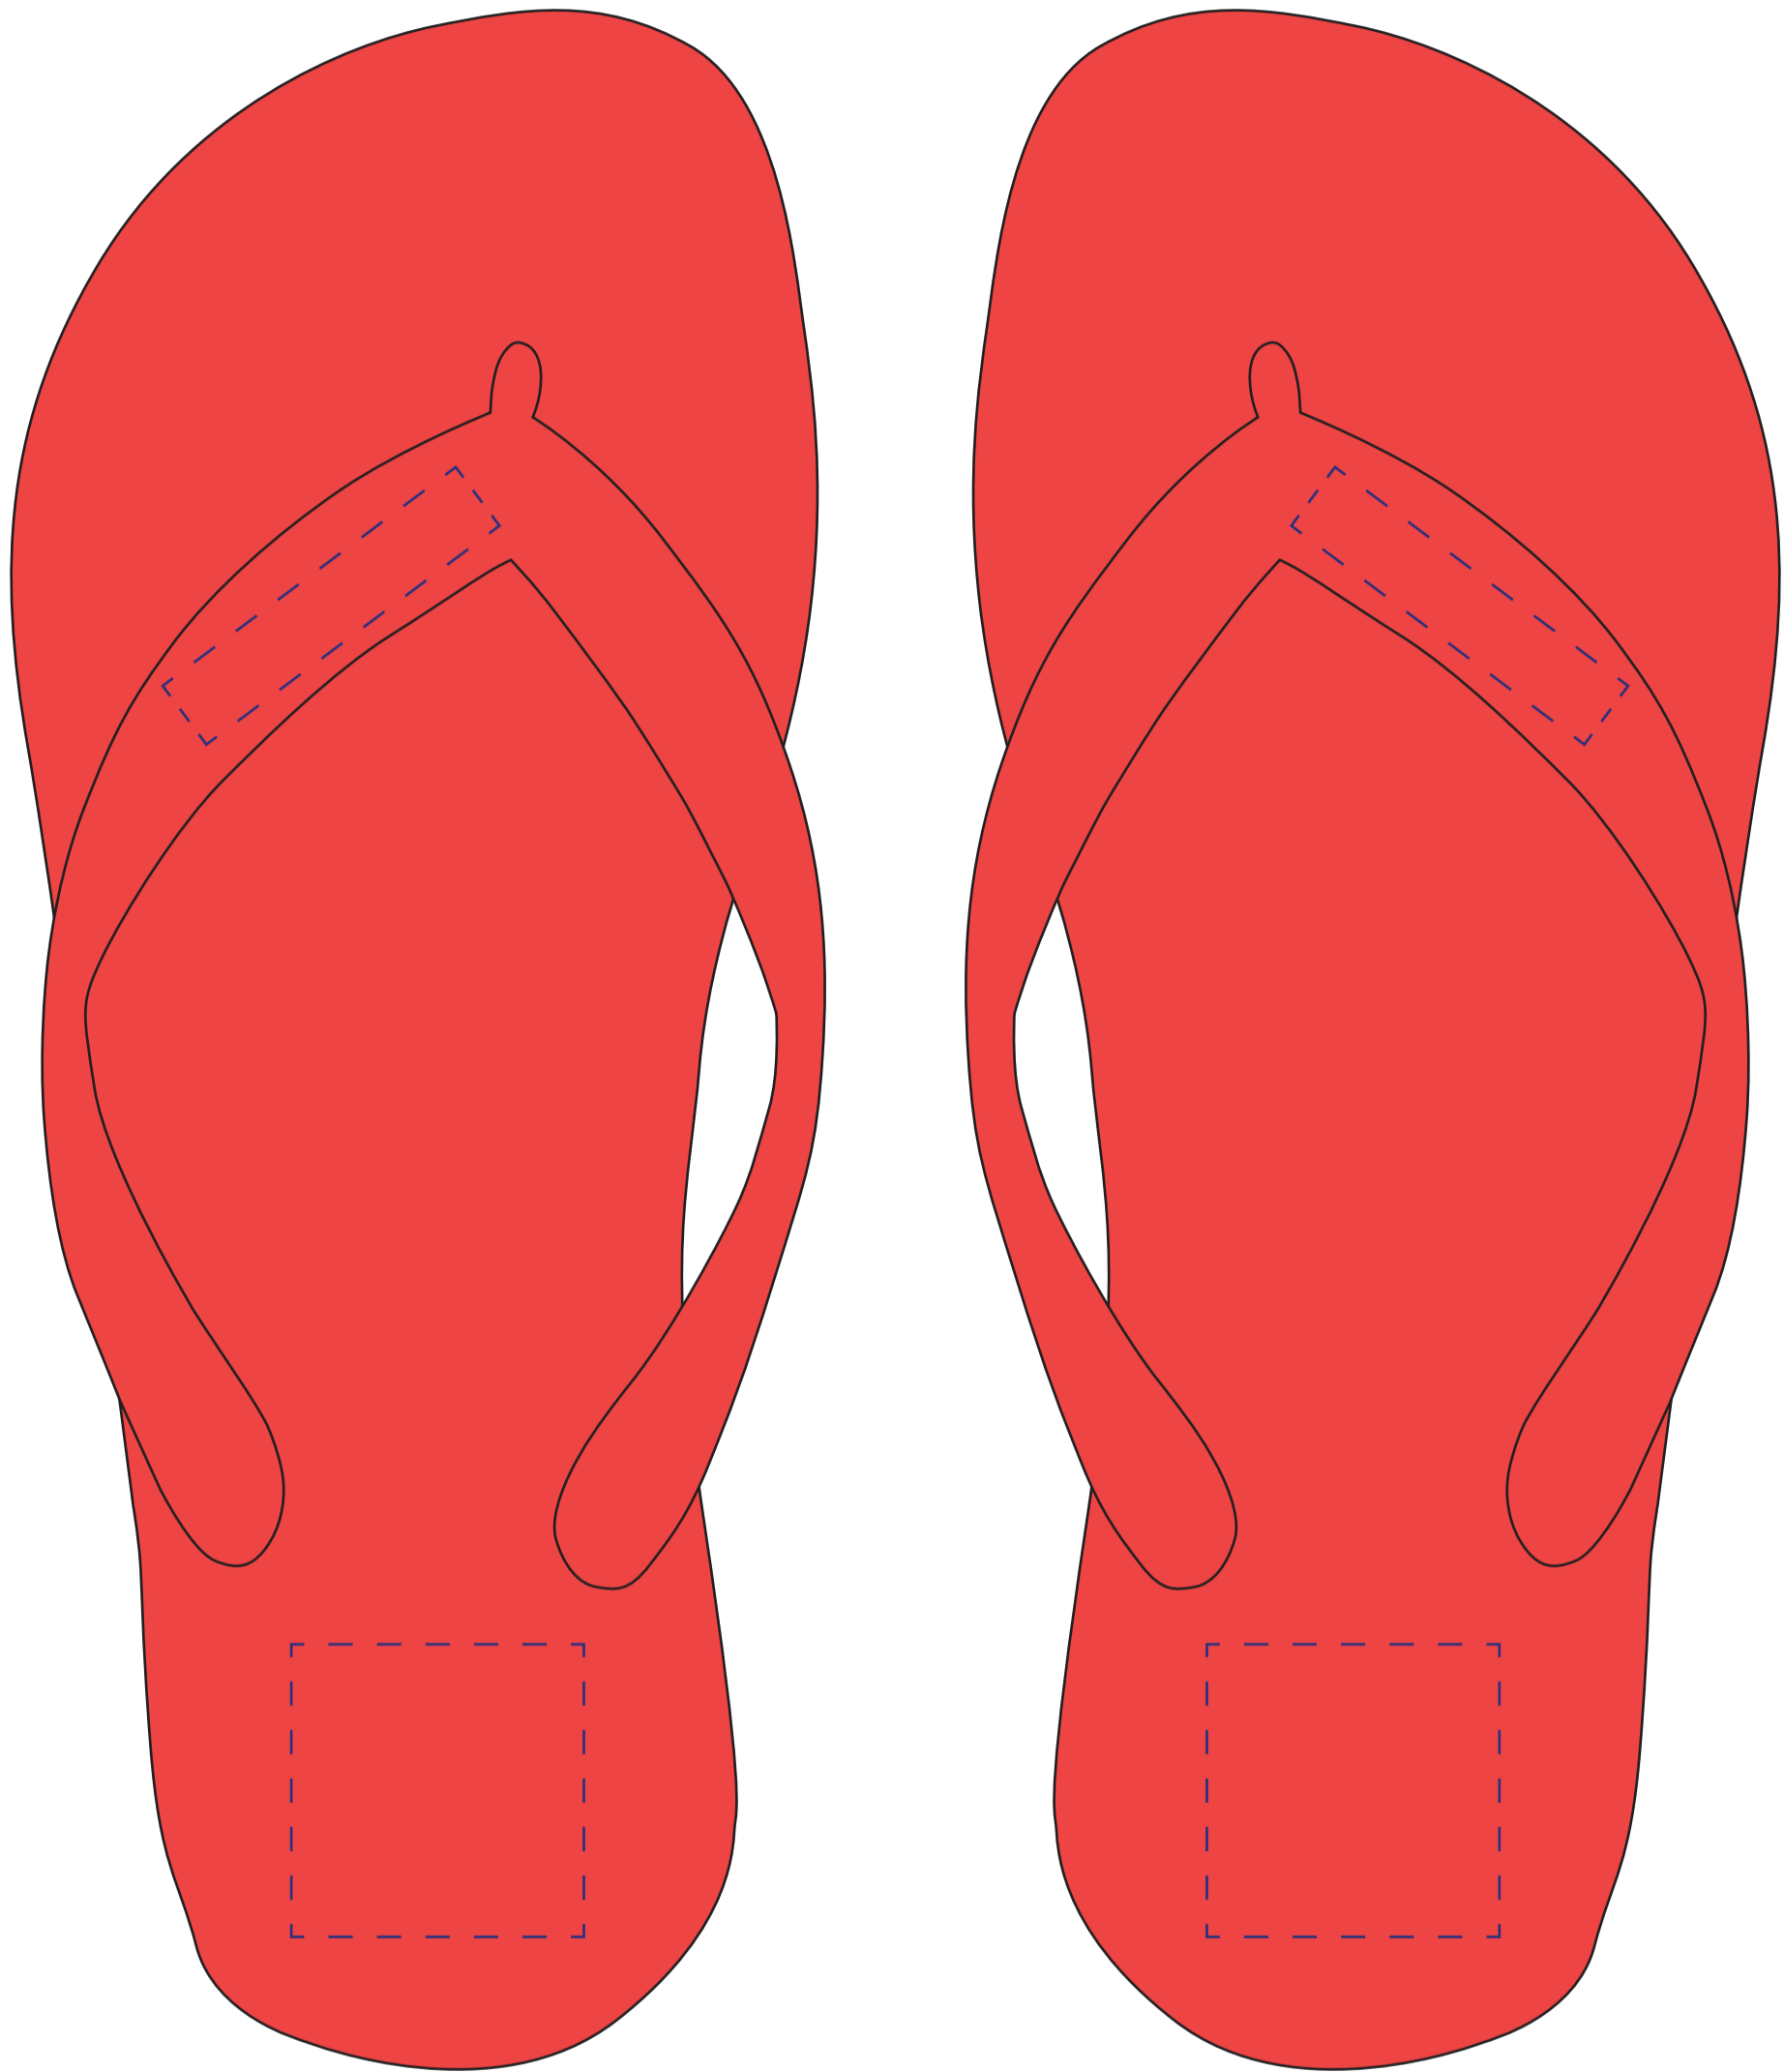

Approval Proof

Colours

 Text

Product Colour

 Red

Flip-Flop with Solid Strap
Men: 42-44 Women: 36-38
Branding Method: Pad Printed

Logo Size

Terms & Conditions

Please note small texts may fill and become illegible